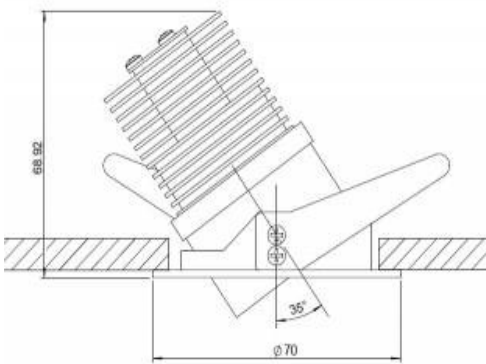

Halolite Recessed Anti Glare Series

Halolite Anti Glare recessed downlights with double 25mm black baffle to avoid glare

Featuring Bridgelux COB LED for outstanding performance, most accurate binning and high CRI >90

Also available with Sharp Zenigata tunable white COB led 2200-3000K

Available in White, Black, Nickel, Bronze, Copper and Gold
Brushed or Mirror polished

Even custom colours are possible upon request

Adjustable

and

IP54