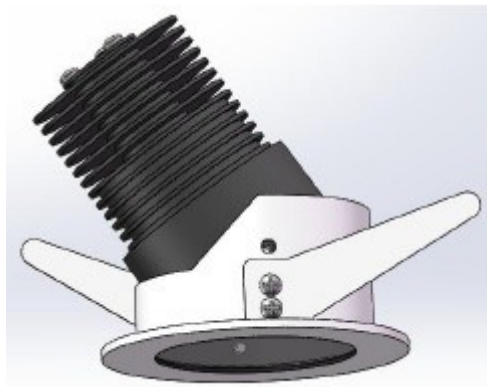

Halolite Recessed Anti Glare Series

Halolite Anti Glare recessed downlights with double 25mm black baffle to avoid glare

Featuring Bridgelux COB LED for outstanding performance, most accurate binning and high CRI >90

Also available with Sharp Zenigata tunable white COB led 2200-3000K

Available in White, Black, Nickel, Bronze, Copper and Gold
Brushed or Mirror polished

Even custom colours are possible upon request

Adjustable

and

IP54

Halo-AG-8W

Technical Parameters:

Light source: Bridgelux COB Led

Input Voltage: 18VDC

Power consumption: 8W

Rated current: 350mA

Dimmability: Yes

Cut out: 60mm

Outer diameter: 70mm

Height incl.fixture: 73mm

IP Rate: 54

Available dimming drivers:

0-10V

Triac