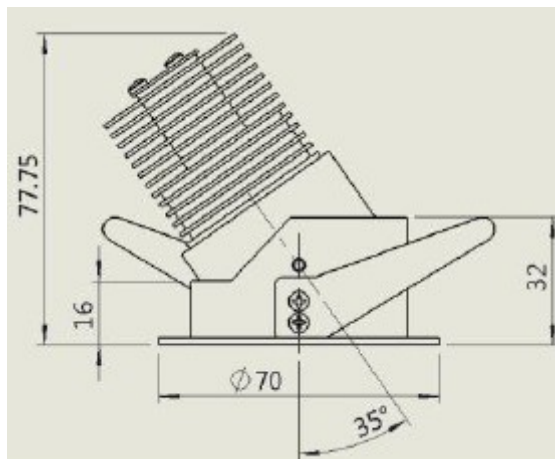

Halolite Recessed Anti Glare Series

Halolite Anti Glare recessed downlights with double 25mm black baffle to avoid glare

Featuring Bridgelux COB LED for outstanding performance, most accurate binning and high CRI >90

Also available with Sharp Zenigata tunable white COB led 2200-3000K

Available in White, Black, Nickel, Bronze, Copper and Gold
Brushed or Mirror polished

Even custom colours are possible upon request

Adjustable

and

IP54